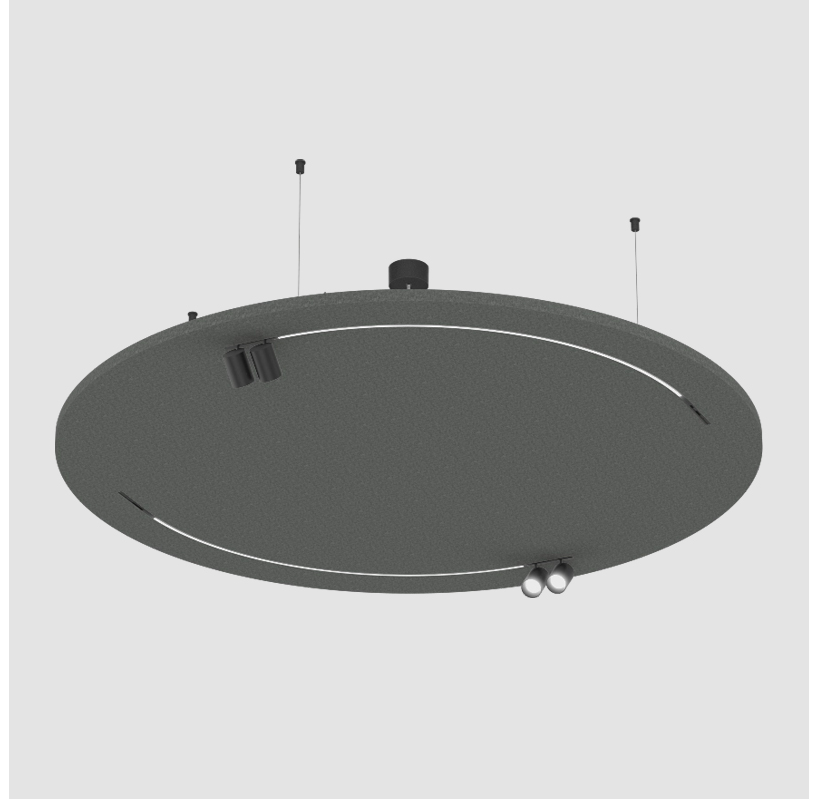

GENERAL

Series: Just Black Acoustic
 Brand: Prolicht
 Division: Architectural
 Mounting Type: Suspension
 Mounting Location: Ceiling

PHYSICAL

Shape: Round
 Diameter (mm): 1400
 Diameter (in): 55 1/8
 Height (mm): 41
 Height (in): 1 5/8
 Light Distribution: Direct
 Fixture Finish: [ANC / ASH / BNA / BTC / BZE / CEL / EGG / EVG / FOG / FOS / FST / FUA / IRI / IRO / KHA / LIC / LIM / MER / MSN / MUS / ONX / PEA / PLU / POL / PPY / RAY / ROY / RST / STE / SWD / TAN / TAU](#)
 Fixture Material: Aluminum
 Cable Details: [2,000mm / 6,000mm Transparent Cable](#)

LED

Color Temperature (°K): 2700
 Max. Delivered Lumen (lm): 2215
 Nominal Lumen (lm): 3164
 CRI: >90 CRI
 Lamp Life (hrs): 80000

OPTICAL

Beam Angle: 30

RATINGS AND CERTIFICATIONS

Certified By: Certified for North American Standards
 IP rating: IP20

PROJECT	
TYPE	
SPECIFIER	
QUANTITY	
DATE	

Ø1400mm 55 1/8"

JUST BLACK ACOUSTIC SUSPENSION

A300676-

PROJECT

TYPE

SPECIFIER

QUANTITY