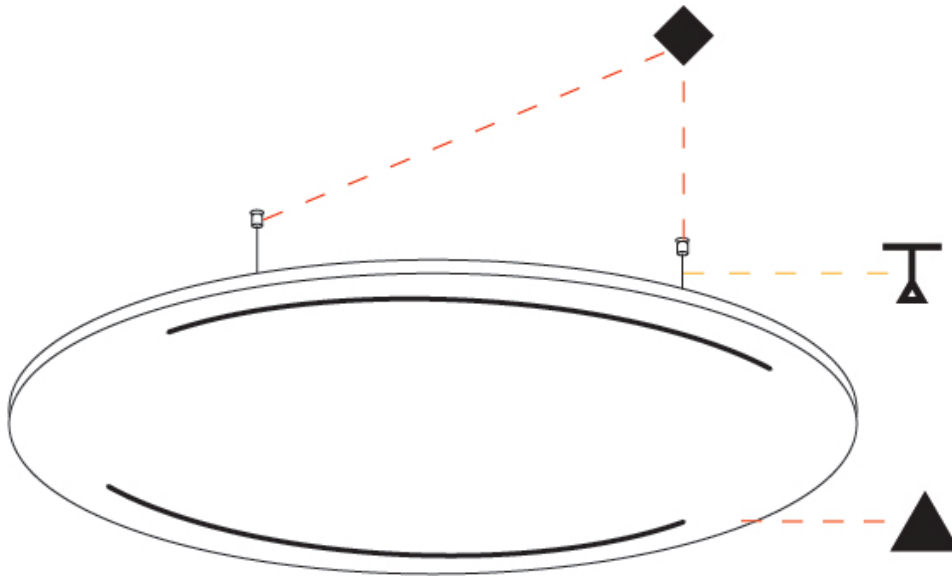

JUST BLACK ACOUSTIC SUSPENSION

A300676-

PROJECT

TYPE

SPECIFIER

QUANTITY

DATE

A